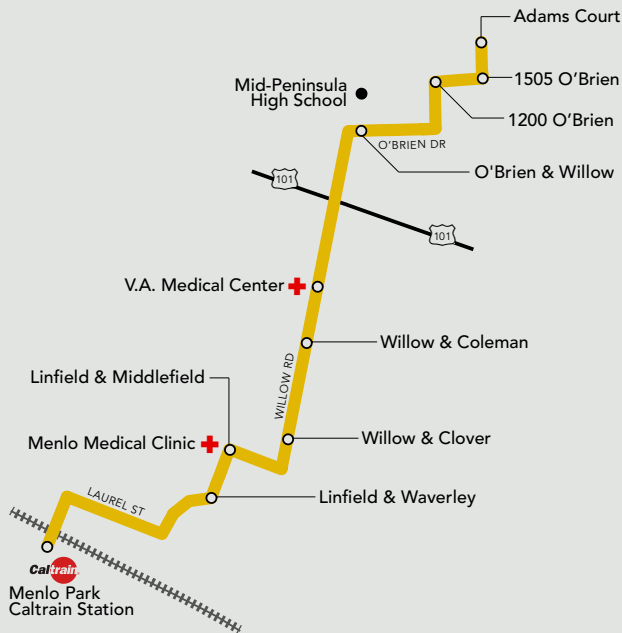

# WILLOW ROAD SHUTTLE

## Menlo Park Caltrain to Willow Road Business Parks

Effective September 12, 2022

The M4-Willow Road Shuttle is free and open to everyone. The M1-Crosstown Shuttle also provides service along Willow Road (between Caltrain and Ivy Drive), from 8:00am-6:00pm.

## Morning Schedule

	RUN 1	RUN 2	RUN 3	RUN 4
Menlo Park Caltrain (Depart)	6:41	7:41	8:41	9:43
Linfield and Waverley	6:47	7:47	8:47	9:49
Linfield and Middlefield	6:48	7:48	8:48	9:50
Willow and Clover	6:50	7:50	8:50	9:52
Willow and Coleman	6:51	7:51	8:51	9:53
VA Medical Center	6:55	7:55	8:55	9:57
O'Brien and Willow (Mid-Peninsula High School)	6:59	7:59	8:59	10:01
1200 O'Brien (JobTrain)	7:00	8:00	9:00	10:02
1505 O'Brien	7:02	8:02	9:02	10:04
Adams Court	7:03	8:03	9:03	10:05
Menlo Park Caltrain (Arrive)	7:23	8:23	9:23	--

The M4-Willow Road Shuttle operates Monday to Friday. No service on federal holidays or their observed days. Exceptions: service on Columbus Day and Veterans Day; no service on the Friday after Thanksgiving.