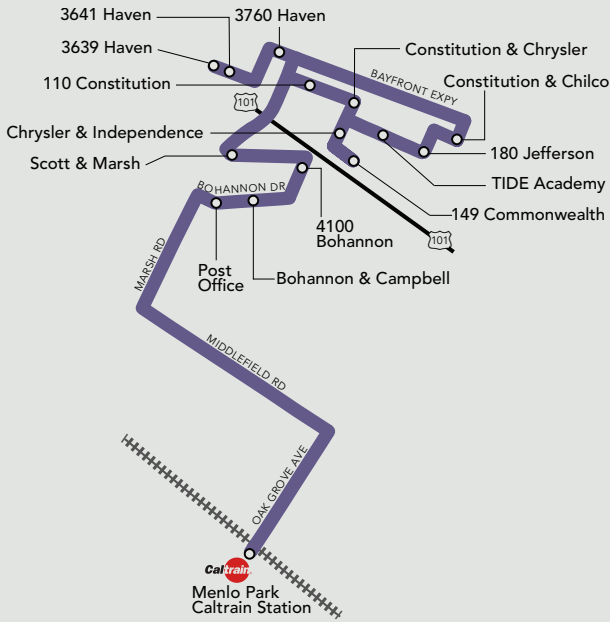

MARSH ROAD SHUTTLE

Menlo Park Caltrain to Marsh Road Business Parks

Effective September 12, 2022

The M3-Marsh Road Shuttle is free and open to everyone. Stanford Health Care's Bohannon Line also provides all day service to the Bohannon Drive area.

FOR MORE INFORMATION

Menlo Park Shuttles
 menlopark.org/shuttles
 650-330-6770

Caltrain
 800-660-4287
 caltrain.com

Regional Transit
 Dial 5-1-1
 511.org

Stanford Health Care
 650-736-8000

Sign up for text alerts: smctd.com/shuttles/shuttle-text-alerts
Live Shuttle Tracker: peninsulashuttles.com

The M3-Marsh Road Shuttle is funded through generous grants from our partner agencies:

Morning schedule

	RUN 1	RUN 2	RUN 3	RUN 4
Menlo Park Caltrain (Depart)	6:41	7:41	8:41	9:43
Post Office	6:49	7:49	8:51	9:51
Bohannon and Campbell	6:50	7:50	8:52	9:52
4100 Bohannon	6:51	7:51	8:53	9:53
Scott and Marsh	6:52	7:52	8:54	9:54
110 Constitution	6:55	7:55	8:59	9:58
Constitution and Chrysler	6:56	7:56	9:00	9:59
Chrysler and Independence	6:57	7:57	9:01	10:00
149 Commonwealth	6:58	7:58	9:02	10:01
TIDE Academy	7:00	8:00	9:04	10:03
180 Jefferson	7:00	8:00	9:04	10:03
Constitution and Chilco	7:02	8:02	9:06	10:05
3641 Haven (Elan Menlo)	7:09	8:09	9:13	10:11
3639 Haven (Anton Menlo)	7:09	8:09	9:13	10:11
3760 Haven (Quicken)	7:11	8:11	9:15	10:13
Menlo Park Caltrain (Arrive)	7:25	8:25	9:27	--

Afternoon schedule

	RUN 1	RUN 2	RUN 3
Menlo Park Caltrain (Depart)	--	4:27	5:27
110 Constitution	3:54	4:50	5:50
Constitution and Chrysler	3:55	4:51	5:51
Chrysler and Independence	3:56	4:52	5:52
149 Commonwealth	3:57	4:53	5:53
TIDE Academy	3:59	4:55	5:55
180 Jefferson	3:59	4:55	5:55
Constitution and Chilco	4:01	4:58	5:58
3641 Haven (Elan Menlo)	4:05	5:04	6:04
3639 Haven (Anton Menlo)	4:05	5:04	6:04
3760 Haven (Quicken)	4:07	5:06	6:06
Scott and Marsh	4:12	5:13	6:13
4100 Bohannon	4:14	5:15	6:15
Bohannon and Campbell	4:15	5:16	6:16
Post Office	4:16	5:17	6:17
Menlo Park Caltrain (Arrive)	4:27	5:27	6:27