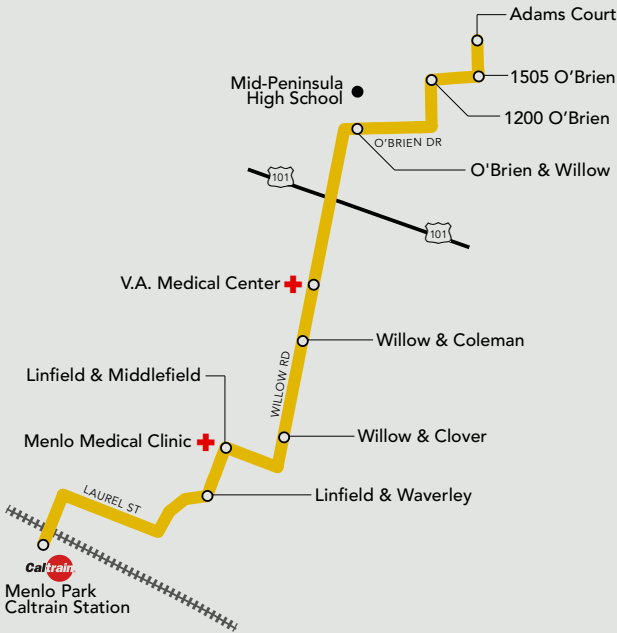

## Menlo Park Caltrain to Willow Road Business Parks

Effective May 2, 2022 to May 20, 2022

The M4-Willow Road Shuttle is FREE and open to everyone. The M1-Crosstown Shuttle also provides service along Willow Road (between Caltrain and Ivy Drive), from 8:00am-6:00pm.

## Morning Schedule

	RUN 1	RUN 2	RUN 3	RUN 4
Menlo Park Caltrain (Depart)	6:55	7:46	8:46	9:54
Linfield & Waverley	7:01	7:52	8:52	10:00
Linfield & Middlefield	7:02	7:53	8:53	10:01
Willow & Clover	7:04	7:55	8:55	10:03
Willow & Coleman	7:05	7:56	8:56	10:04
VA Medical Center	7:09	8:00	9:00	10:08
O'Brien & Willow (Mid-Peninsula High School)	7:13	8:04	9:04	10:12
1200 O'Brien (JobTrain)	7:14	8:05	9:05	10:13
1505 O'Brien	7:16	8:07	9:07	10:15
Adams Court	7:17	8:08	9:08	10:16
Menlo Park Caltrain (Arrive)	7:37	8:28	9:28	--

## Afternoon Schedule

	RUN 1	RUN 2	RUN 3
Menlo Park Caltrain (Depart)	--	4:22	5:22
Adams Court	4:00	5:00	6:00
1505 O'Brien	4:02	5:02	6:02
1200 O'Brien (JobTrain)	4:03	5:03	6:03
O'Brien & Willow (Mid-Peninsula High School)	4:05	5:05	6:05
VA Medical Center	4:10	5:10	6:10
Willow & Coleman	4:12	5:12	6:12
Willow & Clover	4:13	5:13	6:13
Linfield & Middlefield	4:15	5:15	6:15
Linfield & Waverley	4:16	5:16	6:16
Menlo Park Caltrain (Arrive)	4:22	5:22	6:22

The M4-Willow Road Shuttle operates Monday to Friday. No service on federal holidays or their observed days. Exceptions: service on Columbus Day and Veterans Day; no service on the Friday after Thanksgiving.