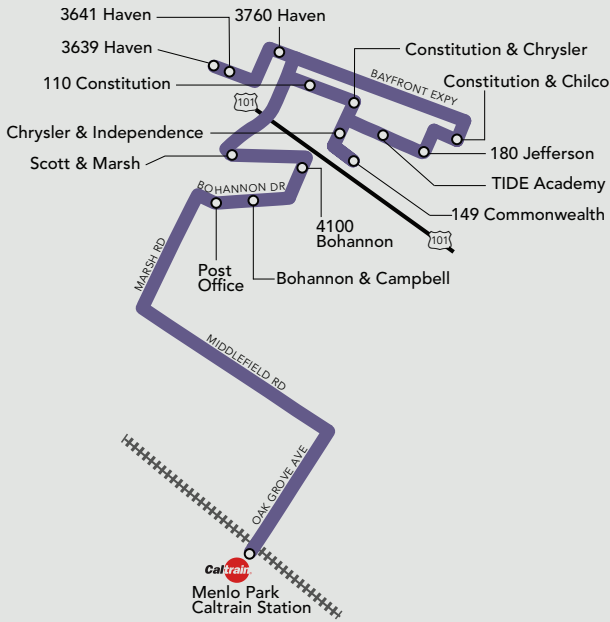

MARSH ROAD SHUTTLE

Menlo Park Caltrain to Marsh Road Business Parks

Effective May 2, 2022 to May 20, 2022

The M3-Marsh Road Shuttle is FREE and open to everyone. Stanford Health Care's Bohannon Line also provides all day service to the Bohannon Drive area.

FOR MORE INFORMATION

Menlo Park Shuttles
650-330-6770
menlopark.org/shuttles

Caltrain
800-660-4287
caltrain.com

Regional Transit
Dial 5-1-1
511.org

Stanford Health Care
650-736-8000
stanfordmedicinetransportation.org/shuttles

Sign up for text alerts: smctd.com/shuttles/shuttle_text_alerts
Live Shuttle Tracker: peninsulashuttles.com

The M3-Marsh Road Shuttle is funded through generous grants from our partner agencies:

Morning Schedule

	RUN 1	RUN 2	RUN 3	RUN 4
Menlo Park Caltrain (Depart)	6:55	7:46	8:46	9:54
Post Office	7:03	7:54	8:56	10:02
Bohannon & Campbell	7:04	7:55	8:57	10:03
4100 Bohannon	7:05	7:56	8:58	10:04
Scott & Marsh	7:06	7:57	8:59	10:05
110 Constitution	7:09	8:00	9:04	10:09
Constitution & Chrysler	7:10	8:01	9:05	10:10
Chrysler & Independence	7:11	8:02	9:06	10:11
149 Commonwealth	7:12	8:03	9:07	10:12
TIDE Academy	7:14	8:05	9:09	10:14
180 Jefferson	7:14	8:05	9:09	10:14
Constitution & Chilco	7:16	8:07	9:11	10:16
3641 Haven (Elan Menlo)	7:23	8:14	9:18	10:22
3639 Haven (Anton Menlo)	7:23	8:14	9:18	10:22
3760 Haven (Quicken)	7:25	8:16	9:20	10:24
Menlo Park Caltrain (Arrive)	7:39	8:30	9:32	--

Afternoon Schedule

	RUN 1	RUN 2	RUN 3
Menlo Park Caltrain (Depart)	--	4:22	5:22
110 Constitution	3:49	4:45	5:45
Constitution & Chrysler	3:50	4:46	5:46
Chrysler & Independence	3:51	4:47	5:47
149 Commonwealth	3:52	4:48	5:48
TIDE Academy	3:54	4:50	5:50
180 Jefferson	3:54	4:50	5:50
Constitution & Chilco	3:56	4:53	5:53
3641 Haven (Elan Menlo)	4:00	4:59	5:59
3639 Haven (Anton Menlo)	4:00	4:59	5:59
3760 Haven (Quicken)	4:02	5:01	6:01
Scott & Marsh	4:07	5:08	6:08
4100 Bohannon	4:09	5:10	6:10
Bohannon & Campbell	4:10	5:11	6:11
Post Office	4:11	5:12	6:12
Menlo Park Caltrain (Arrive)	4:22	5:22	6:22

Caltrain Arrivals in Menlo Park

From San Francisco	From San Jose	Shuttle Connection
#658: 6:50	#651: 6:23 #653: 6:29	Run 1 Dep. 6:55
#662: 7:41	#657: 7:23 #659: 7:29	Run 2 Dep. 7:46
#670: 8:41	#663: 8:22 #665: 8:29	Run 3 Dep. 8:46
#676: 9:49	#669: 9:23	Run 4 Dep. 9:54

Caltrain Departures from Menlo Park

Shuttle Connection	To San Jose	To San Francisco
Run 1 Arr. 4:22	#680: 4:49	#675: 4:29
Run 2 Arr. 5:22	#684: 5:41 #686: 5:49	#681: 5:29
Run 3 Arr. 6:22	#690: 6:41 #692: 6:49	#687: 6:29

The M3-Marsh Road Shuttle operates Monday to Friday. No service on federal holidays or their observed days. Exceptions: service on Columbus Day and Veterans Day; no service on the Friday after Thanksgiving.